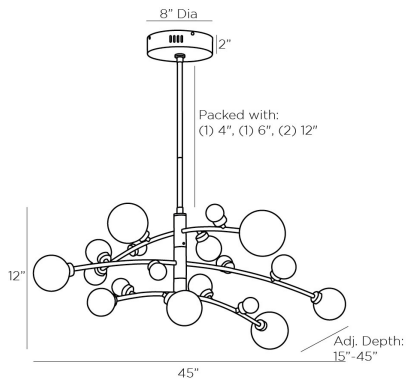

ARTERIOS

MASER CHANDELIER

89481

H: 17 IN, W: 45 IN

Antique Brass, Opal Swirl Glass

Contract Suitable As Is

Inspired by planetary movements, the Maser casts a provocatively cosmic appeal to a space. The spatial setup of this contemporary chandelier features an arched foundation of antique brass iron adorned with opal glass swirl globes. Each globe is an integrated LED for ample light. Additional pipe available (PIPE-491). Damp-rated, although limited covered outdoor areas may affect finish.

APPEARANCE

Material	Glass, Iron
Finish	Antique Brass, Opal Swirl
Top Coat/Sealant	true

DIMENSIONS

Chandelier	H: 12 IN, W: 45 IN, D: 15-45 IN
Minimum Hanging Height	17 IN
Maximum Hanging Height	47 IN
Canopy	H: 2 IN, Dia: 8.00 IN

WIRING

Rating	Damp
Cert Note	Cannot be rewired for INTL use.
LED Lumens	1670
LED CRI	90+
LED Color Temp	3000K
LED Compatible Dimmer	0-10 V Dimmer
Cord	7 FT, Clear/Silver, SVT
Socket	18, Integrated LED
Maximum Watt	18
Voltage	110-120 V
LED Lifespan	20,000

COMPLIANCY

RoHS	true
------	------

SHIPPING

Product Weight	18.5 LBS
Gross Weight 1	23.6 LBS
Shipping Box 1	H: 11.4 IN, L: 38.6 IN, W: 17.3 IN

REPLACEMENT PARTS

Replacement Part 1	PIPE-491
Replacement Part 1 Dim	(1) 4", (1) 6", (1) 12"